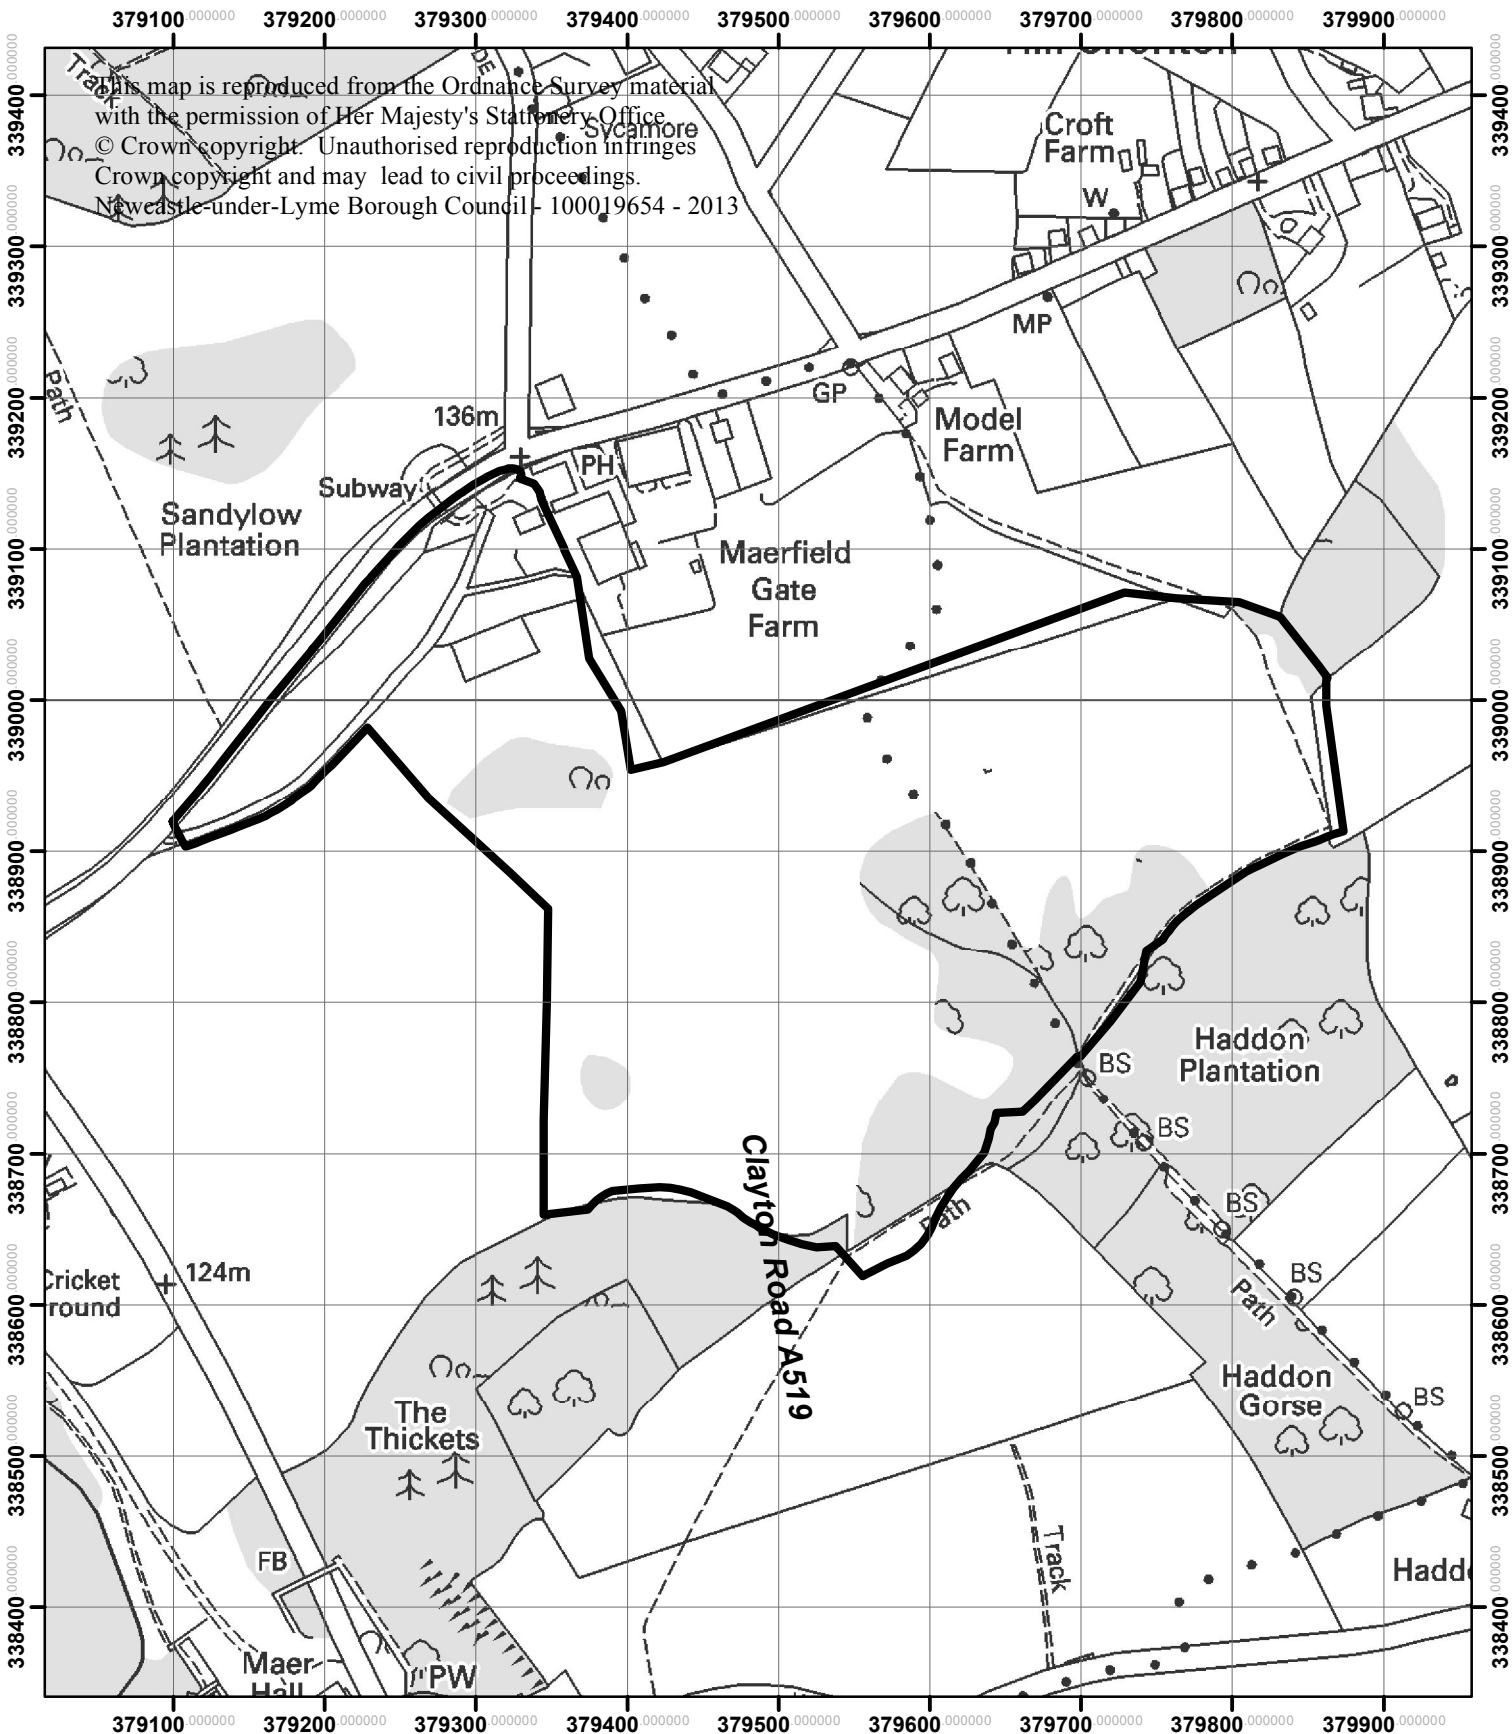

Maerfield Gate Farm Stone Rd, Blackbrook  
 14/00412/FUL & 14/00413/FUL

This map is reproduced from the Ordnance Survey material with the permission of Her Majesty's Stationery Office. © Crown copyright. Unauthorised reproduction infringes Crown copyright and may lead to civil proceedings. Newcastle-under-Lyme Borough Council - 100019654 - 2013